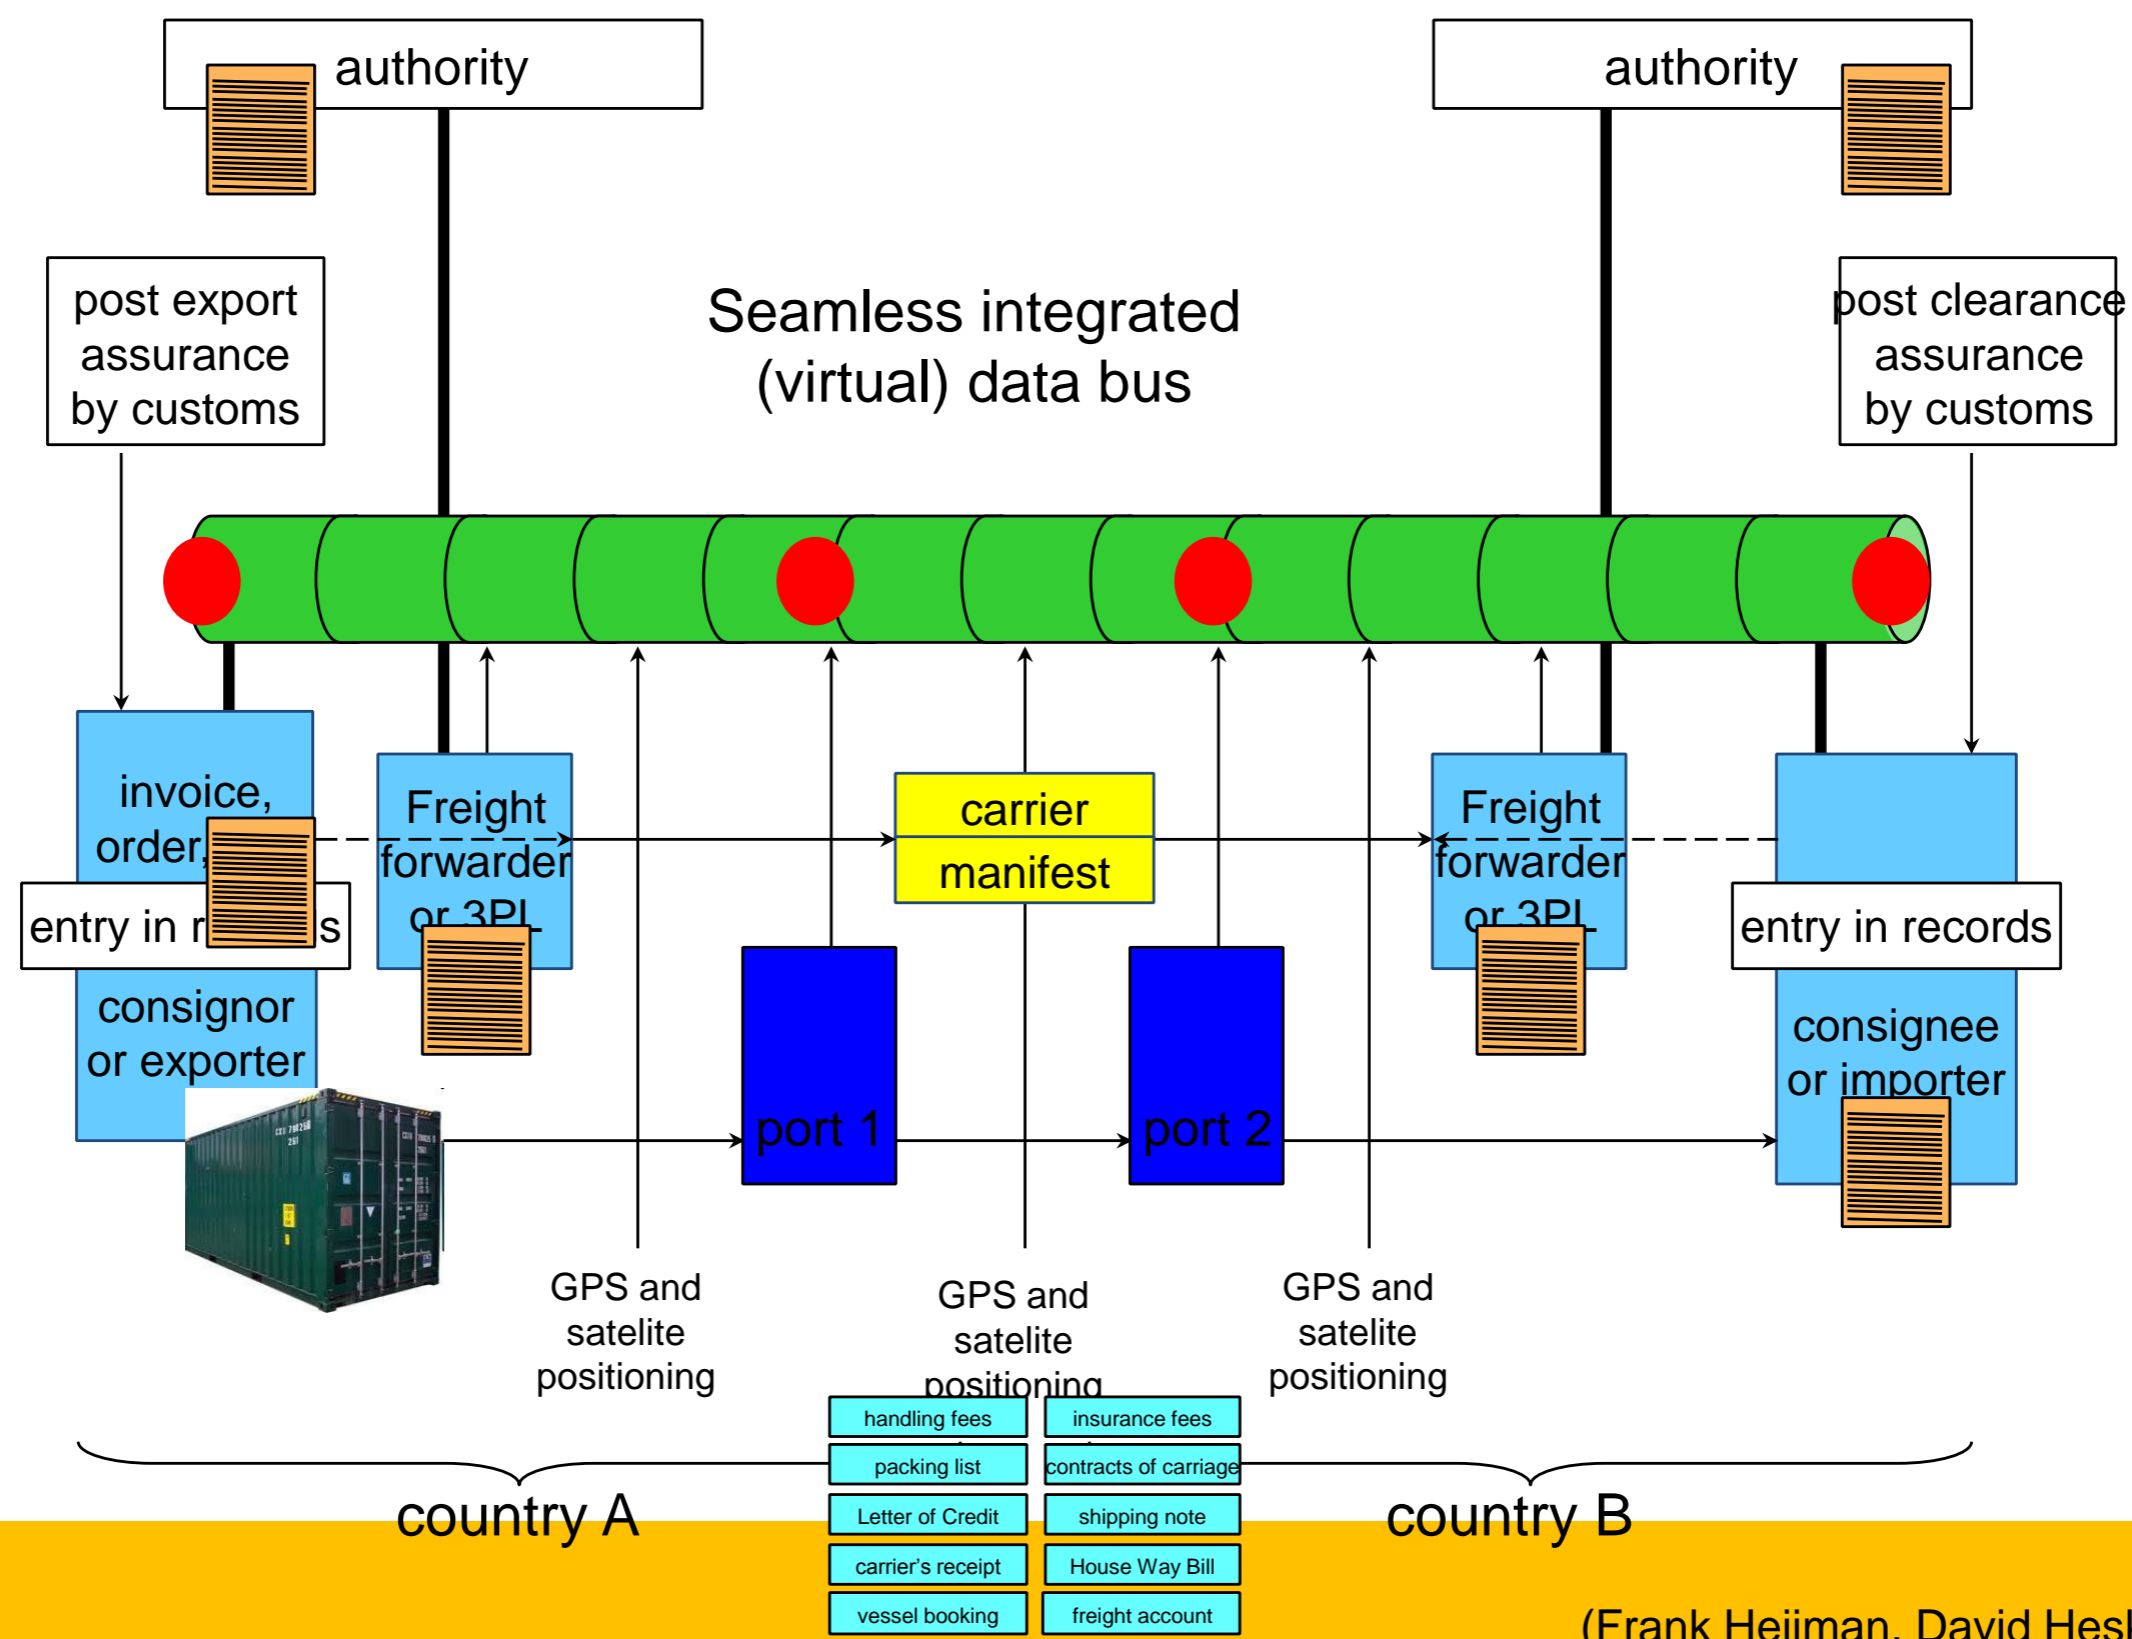

CASSANDRA

IMPROVING SECURITY THROUGH VISIBILITY

Draft Integration Architecture
wout.hofman@tno.nl

LEGENDA

- DS: Data Sharing Interface
- DC: Data Capturing Interface
- LS: Logistics Service Interface
- CM: Configuration Management Interface