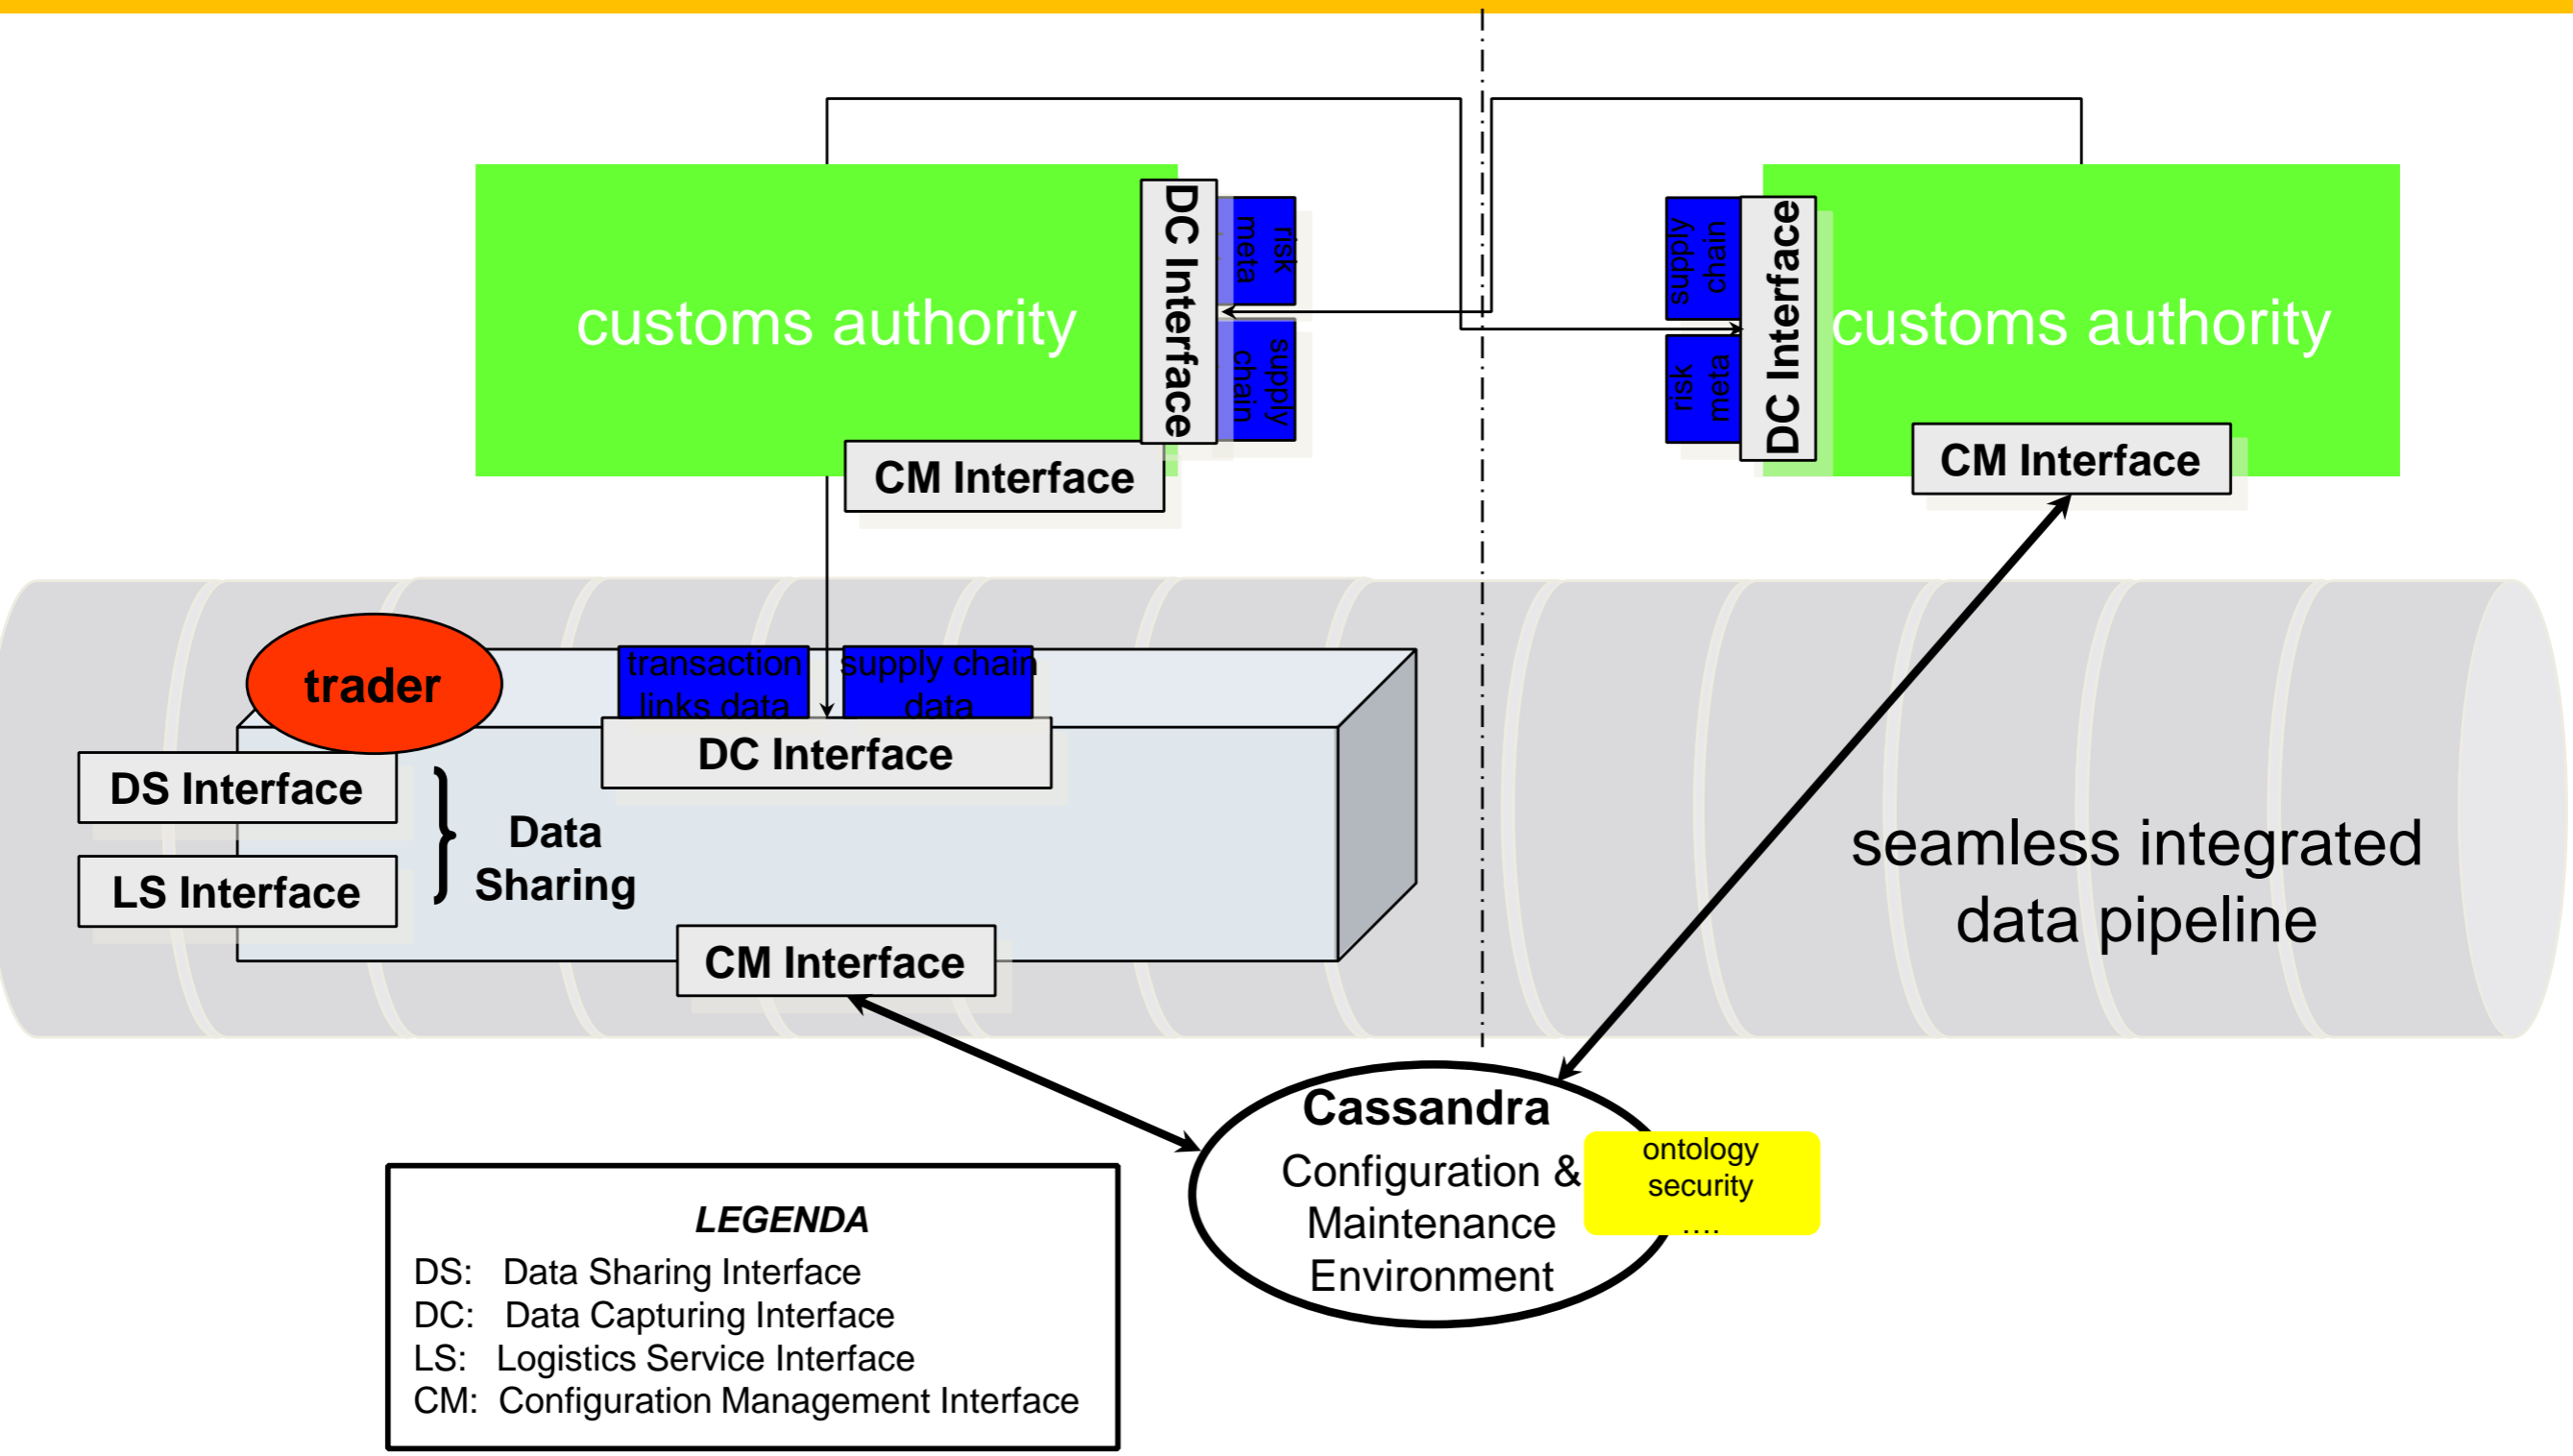

CASSANDRA

IMPROVING SECURITY THROUGH VISIBILITY

Draft Integration Architecture
wout.hofman@tno.nl

LEGENDA

- DS: Data Sharing Interface
- DC: Data Capturing Interface
- LS: Logistics Service Interface
- CM: Configuration Management Interface